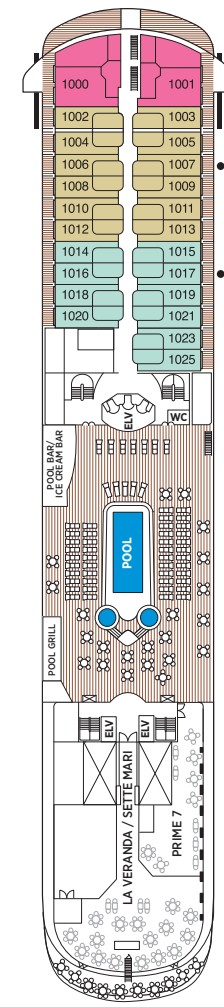

DECK 10

LA VERANDA
POOL BAR
POOL DECK
POOL GRILL
ICE CREAM BAR
PRIME 7
SETTE MARI