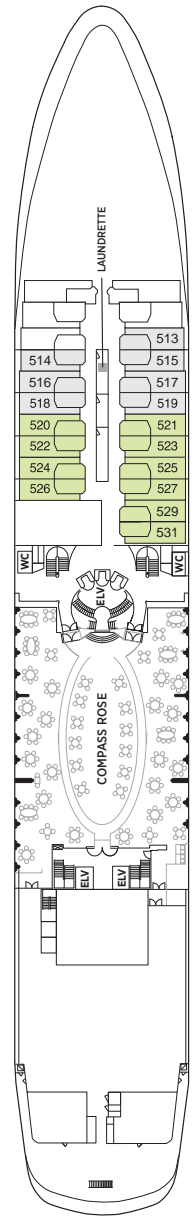

Seven Seas Navigator® DECK PLANS

- Convertible sofa bed
 - ♿ Wheelchair accessible suites 832, 833, 928, and 929 have shower stall instead of bathtub
 - Connecting suites
- Up to one rollaway bed can be added to most suites, please inquire at time of booking.

- MS MASTER SUITE
- GS GRAND SUITE
- NS NAVIGATOR SUITE
- A PENTHOUSE SUITE
- B PENTHOUSE SUITE
- C PENTHOUSE SUITE
- D CONCIERGE SUITE
- E DELUXE VERANDA SUITE
- F DELUXE VERANDA SUITE
- G DELUXE WINDOW SUITE
- H DELUXE WINDOW SUITE

OVERALL LENGTH... 566 ft.
 BEAM (WIDTH)... 81 ft.
 DRAFT... 24 ft.
 SUITES... 248
 GUESTS... 496
 CREW... 365 International
 GUEST DECKS... 8
 GROSS TONNAGE... 28,803
 CRUISING SPEED... 20 Knots
 SHIP'S REGISTRY... Bahamas

DECK 5

COMPASS ROSE

DECK 6

CARD & CONFERENCE ROOMS
 COFFEE CONNECTION / CLUB.COM
 CRUISE SALES
 DESTINATION SERVICES
 LIBRARY
 NAVIGATOR LOUNGE
 RECEPTION & CONCIERGE
 SEVEN SEAS LOUNGE (LOWER)
 STARS LOUNGE