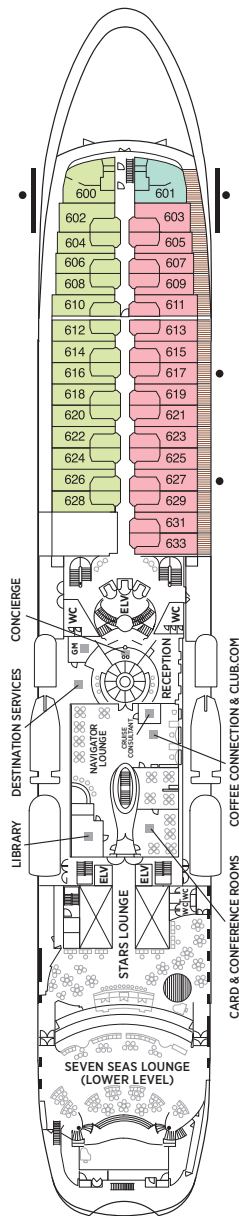

Seven Seas Navigator® DECK PLANS

- Convertible sofa bed
 - ♿ Wheelchair accessible suites 832, 833, 928, and 929 have shower stall instead of bathtub
 - Connecting suites
- Up to one rollaway bed can be added to most suites, please inquire at time of booking.

- MS MASTER SUITE
- GS GRAND SUITE
- NS NAVIGATOR SUITE
- A PENTHOUSE SUITE
- B PENTHOUSE SUITE
- C PENTHOUSE SUITE
- D CONCIERGE SUITE
- E DELUXE VERANDA SUITE
- F DELUXE VERANDA SUITE
- G DELUXE WINDOW SUITE
- H DELUXE WINDOW SUITE

OVERALL LENGTH... 566 ft.
 BEAM (WIDTH)... 81 ft.
 DRAFT... 24 ft.
 SUITES... 248
 GUESTS... 496
 CREW... 365 International
 GUEST DECKS... 8
 GROSS TONNAGE... 28,803
 CRUISING SPEED... 20 Knots
 SHIP'S REGISTRY... Bahamas

DECK 5

COMPASS ROSE

DECK 6

CARD & CONFERENCE ROOMS
 COFFEE CONNECTION / CLUB.COM
 CRUISE SALES
 DESTINATION SERVICES
 LIBRARY
 NAVIGATOR LOUNGE
 RECEPTION & CONCIERGE
 SEVEN SEAS LOUNGE (LOWER)
 STARS LOUNGE