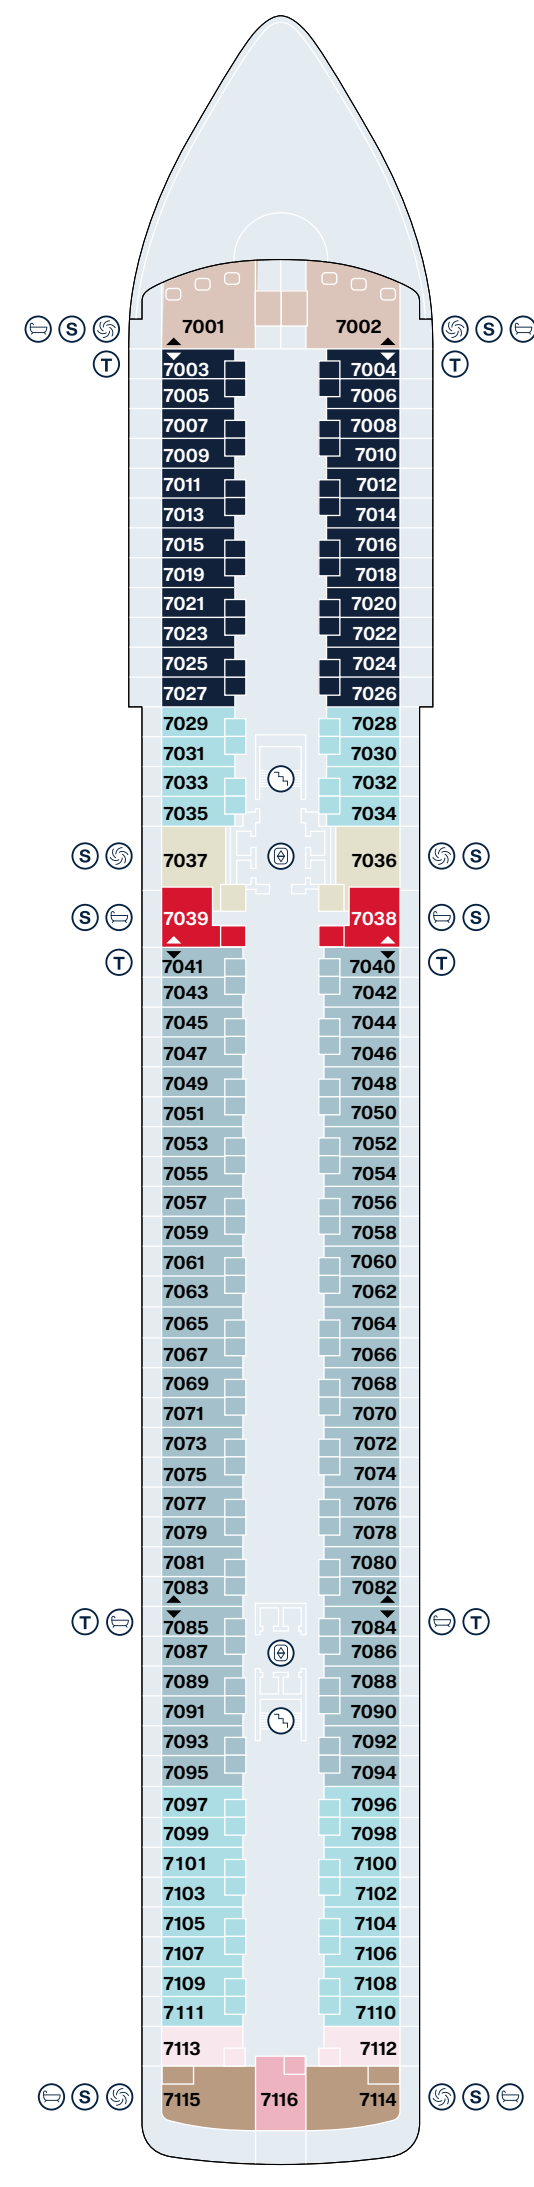

EXPLORA I - EXPLORA II SHIP OVERVIEW

DECK	DECK	DECK	DECK	DECK	DECK	DECK							
4	Fil Rouge Restaurant	4	The Casino	5	Marble & Co. Grill Restaurant	5	Ocean Wellness - The Spa	11	The Conservatory Pool & Bar	11	Chef's Kitchen	14	Sky Bar on 14 & whirlpool
4	Med Yacht Club Restaurant	4	Journeys Lounge	5	Galleria d'Arte	10	Ocean Wellness - Fitness Centre	11	Gelateria & Crêperie	11	Nautilus Club	14	Sports Court
4	Shopping Experiences	5	Astern Pool & Bar	5	MSC Foundation	10	Ocean Wellness - Fitness Studio	11	Infinity whirlpools	12	Helios Pool & Bar adults only	14	Ocean Wellness - Open Air Fitness
4	Lobby	5	Sakura Restaurant	5	Anthology Restaurant	10	Atoll Pool & Bar	11	Malt Whisky Bar	12	Running track		
4	Lobby Bar	5	Astern Lounge	5	Crema Café	11	Emporium Marketplace Restaurant	11	Explora Lounge	12	Infinity whirlpools		

EXPLORA I - EXPLORA II SUITE DECK PLANS

DECK 6

DECK 7

DECK 8

DECK 9

DECK 10

- OR OWNER'S RESIDENCE
- CR COCOON RESIDENCE
- SR SERENITY RESIDENCE
- RR RETREAT RESIDENCE
- CO COVE RESIDENCE
- GP GRAND PENTHOUSE
- PP PREMIER PENTHOUSE
- DP DELUXE PENTHOUSE
- PH PENTHOUSE
- GT OCEAN GRAND TERRACE SUITE
- OT4 OCEAN TERRACE SUITE
- OT3 OCEAN TERRACE SUITE
- OT2 OCEAN TERRACE SUITE
- OT1 OCEAN TERRACE SUITE
- W PRIVATE WHIRLPOOL
- T TWIN BEDS
- S DOUBLE SOFA BED
- L GUEST LAUNDRY
- A ACCESSIBLE SUITES
- B BATH
- LIFT LIFT
- C CONNECTING SUITES

EXPLORA I - EXPLORA II PUBLIC SPACES DECK PLANS

DECK 3

DECK 4

DECK 5

DECK 11

DECK 12

DECK 14

-  STAIRCASE
-  LIFT