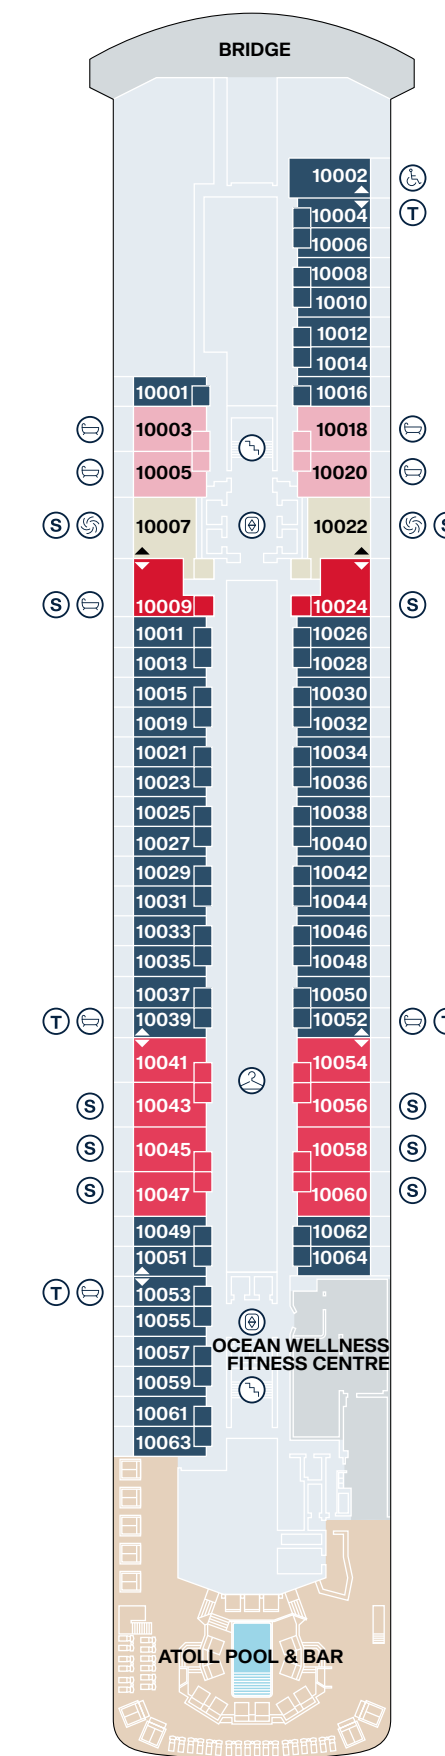

EXPLORA I - EXPLORA II SHIP OVERVIEW

DECK	DECK	DECK	DECK	DECK	DECK	DECK							
4	Fil Rouge Restaurant	4	The Casino	5	Marble & Co. Grill Restaurant	5	Ocean Wellness - The Spa	11	The Conservatory Pool & Bar	11	Chef's Kitchen	14	Sky Bar on 14 & whirlpool
4	Med Yacht Club Restaurant	4	Journeys Lounge	5	Galleria d'Arte	10	Ocean Wellness - Fitness Centre	11	Gelateria & Crêperie	11	Nautilus Club	14	Sports Court
4	Shopping Experiences	5	Astern Pool & Bar	5	MSC Foundation	10	Ocean Wellness - Fitness Studio	11	Infinity whirlpools	12	Helios Pool & Bar adults only	14	Ocean Wellness - Open Air Fitness
4	Lobby	5	Sakura Restaurant	5	Anthology Restaurant	10	Atoll Pool & Bar	11	Malt Whisky Bar	12	Running track		
4	Lobby Bar	5	Astern Lounge	5	Crema Café	11	Emporium Marketplace Restaurant	11	Explora Lounge	12	Infinity whirlpools		

EXPLORA I - EXPLORA II SUITE DECK PLANS

DECK 6

DECK 7

DECK 8

DECK 9

DECK 10

- OR OWNER'S RESIDENCE
- CR COCOON RESIDENCE
- SR SERENITY RESIDENCE
- RR RETREAT RESIDENCE
- CO COVE RESIDENCE
- GP GRAND PENTHOUSE
- PP PREMIER PENTHOUSE
- DP DELUXE PENTHOUSE
- PH PENTHOUSE
- GT OCEAN GRAND TERRACE SUITE
- OT4 OCEAN TERRACE SUITE
- OT3 OCEAN TERRACE SUITE
- OT2 OCEAN TERRACE SUITE
- OT1 OCEAN TERRACE SUITE
- W PRIVATE WHIRLPOOL
- T TWIN BEDS
- S DOUBLE SOFA BED
- L GUEST LAUNDRY
- A ACCESSIBLE SUITES
- B BATH
- LIFT LIFT
- C CONNECTING SUITES

EXPLORA I - EXPLORA II PUBLIC SPACES DECK PLANS

DECK 3

DECK 4

DECK 5

DECK 11

DECK 12

DECK 14

-  STAIRCASE
-  LIFT