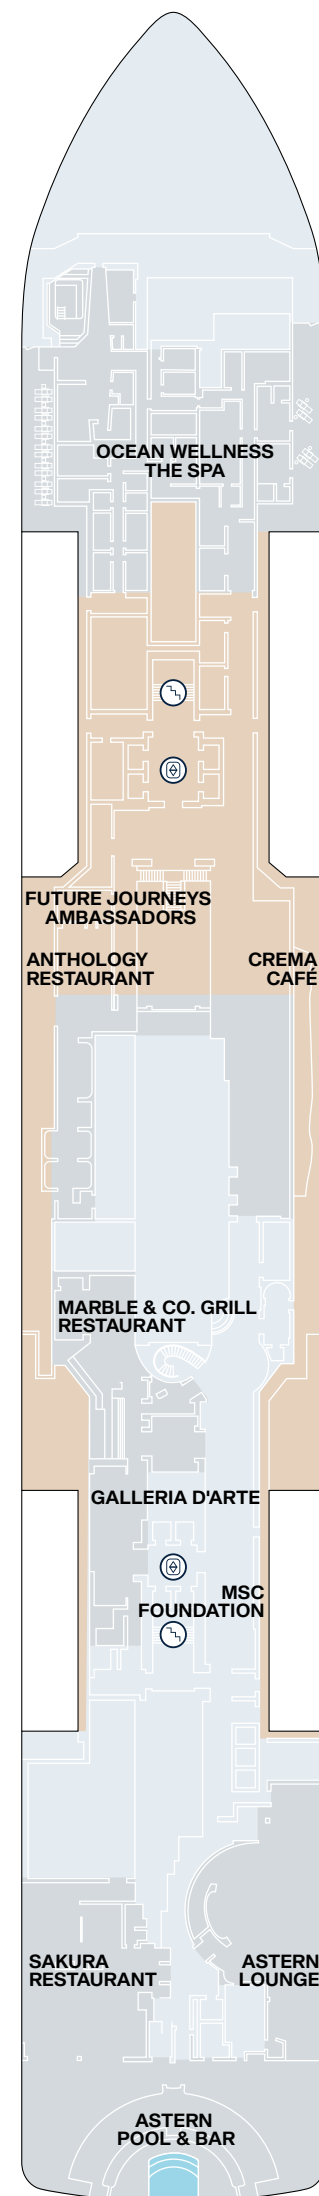

EXPLORA I - EXPLORA II SHIP OVERVIEW

DECK	DECK	DECK	DECK	DECK	DECK	DECK							
4	Fil Rouge Restaurant	4	The Casino	5	Marble & Co. Grill Restaurant	5	Ocean Wellness - The Spa	11	The Conservatory Pool & Bar	11	Chef's Kitchen	14	Sky Bar on 14 & whirlpool
4	Med Yacht Club Restaurant	4	Journeys Lounge	5	Galleria d'Arte	10	Ocean Wellness - Fitness Centre	11	Gelateria & Crêperie	11	Nautilus Club	14	Sports Court
4	Shopping Experiences	5	Astern Pool & Bar	5	MSC Foundation	10	Ocean Wellness - Fitness Studio	11	Infinity whirlpools	12	Helios Pool & Bar adults only	14	Ocean Wellness - Open Air Fitness
4	Lobby	5	Sakura Restaurant	5	Anthology Restaurant	10	Atoll Pool & Bar	11	Malt Whisky Bar	12	Running track		
4	Lobby Bar	5	Astern Lounge	5	Crema Café	11	Emporium Marketplace Restaurant	11	Explora Lounge	12	Infinity whirlpools		

EXPLORA I - EXPLORA II SUITE DECK PLANS

DECK 6

DECK 7

DECK 8

DECK 9

DECK 10

- OR OWNER'S RESIDENCE
- CR COCOON RESIDENCE
- SR SERENITY RESIDENCE
- RR RETREAT RESIDENCE
- CO COVE RESIDENCE
- GP GRAND PENTHOUSE
- PP PREMIER PENTHOUSE
- DP DELUXE PENTHOUSE
- PH PENTHOUSE
- GT OCEAN GRAND TERRACE SUITE
- OT4 OCEAN TERRACE SUITE
- OT3 OCEAN TERRACE SUITE
- OT2 OCEAN TERRACE SUITE
- OT1 OCEAN TERRACE SUITE
- W PRIVATE WHIRLPOOL
- T TWIN BEDS
- S DOUBLE SOFA BED
- L GUEST LAUNDRY
- A ACCESSIBLE SUITES
- B BATH
- LIFT LIFT
- C CONNECTING SUITES

EXPLORA I - EXPLORA II PUBLIC SPACES DECK PLANS

DECK 3

DECK 4

DECK 5

DECK 11

DECK 12

DECK 14

-  STAIRCASE
-  LIFT