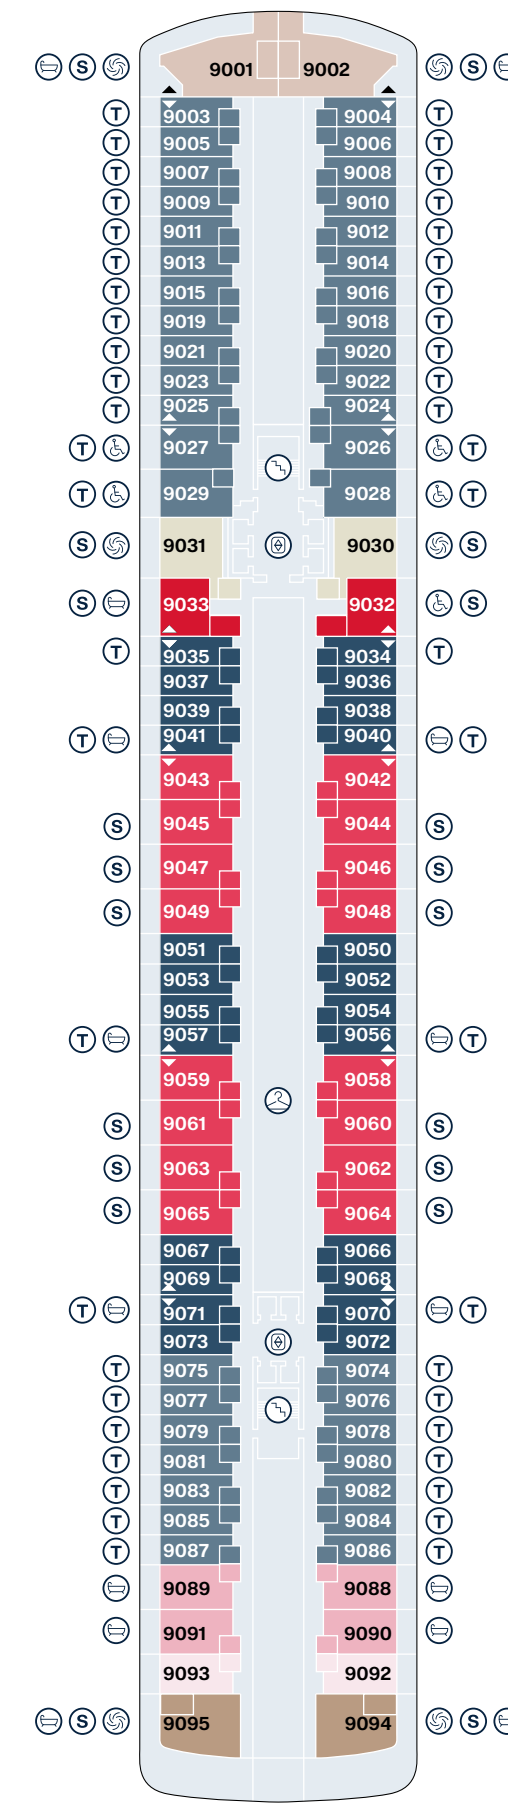

EXPLORA I - EXPLORA II SHIP OVERVIEW

DECK	DECK	DECK	DECK	DECK	DECK	DECK							
4	Fil Rouge Restaurant	4	The Casino	5	Marble & Co. Grill Restaurant	5	Ocean Wellness - The Spa	11	The Conservatory Pool & Bar	11	Chef's Kitchen	14	Sky Bar on 14 & whirlpool
4	Med Yacht Club Restaurant	4	Journeys Lounge	5	Galleria d'Arte	10	Ocean Wellness - Fitness Centre	11	Gelateria & Crêperie	11	Nautilus Club	14	Sports Court
4	Shopping Experiences	5	Astern Pool & Bar	5	MSC Foundation	10	Ocean Wellness - Fitness Studio	11	Infinity whirlpools	12	Helios Pool & Bar adults only	14	Ocean Wellness - Open Air Fitness
4	Lobby	5	Sakura Restaurant	5	Anthology Restaurant	10	Atoll Pool & Bar	11	Malt Whisky Bar	12	Running track		
4	Lobby Bar	5	Astern Lounge	5	Crema Café	11	Emporium Marketplace Restaurant	11	Explora Lounge	12	Infinity whirlpools		

EXPLORA I - EXPLORA II SUITE DECK PLANS

DECK 6

DECK 7

DECK 8

DECK 9

DECK 10

- OR OWNER'S RESIDENCE
- CR COCOON RESIDENCE
- SR SERENITY RESIDENCE
- RR RETREAT RESIDENCE
- CO COVE RESIDENCE
- GP GRAND PENTHOUSE
- PP PREMIER PENTHOUSE
- DP DELUXE PENTHOUSE
- PH PENTHOUSE
- GT OCEAN GRAND TERRACE SUITE
- OT4 OCEAN TERRACE SUITE
- OT3 OCEAN TERRACE SUITE
- OT2 OCEAN TERRACE SUITE
- OT1 OCEAN TERRACE SUITE
- W PRIVATE WHIRLPOOL
- T TWIN BEDS
- S DOUBLE SOFA BED
- L GUEST LAUNDRY
- A ACCESSIBLE SUITES
- B BATH
- LIFT LIFT
- C CONNECTING SUITES

EXPLORA I - EXPLORA II PUBLIC SPACES DECK PLANS

DECK 3

DECK 4

DECK 5

DECK 11

DECK 12

DECK 14

-  STAIRCASE
-  LIFT