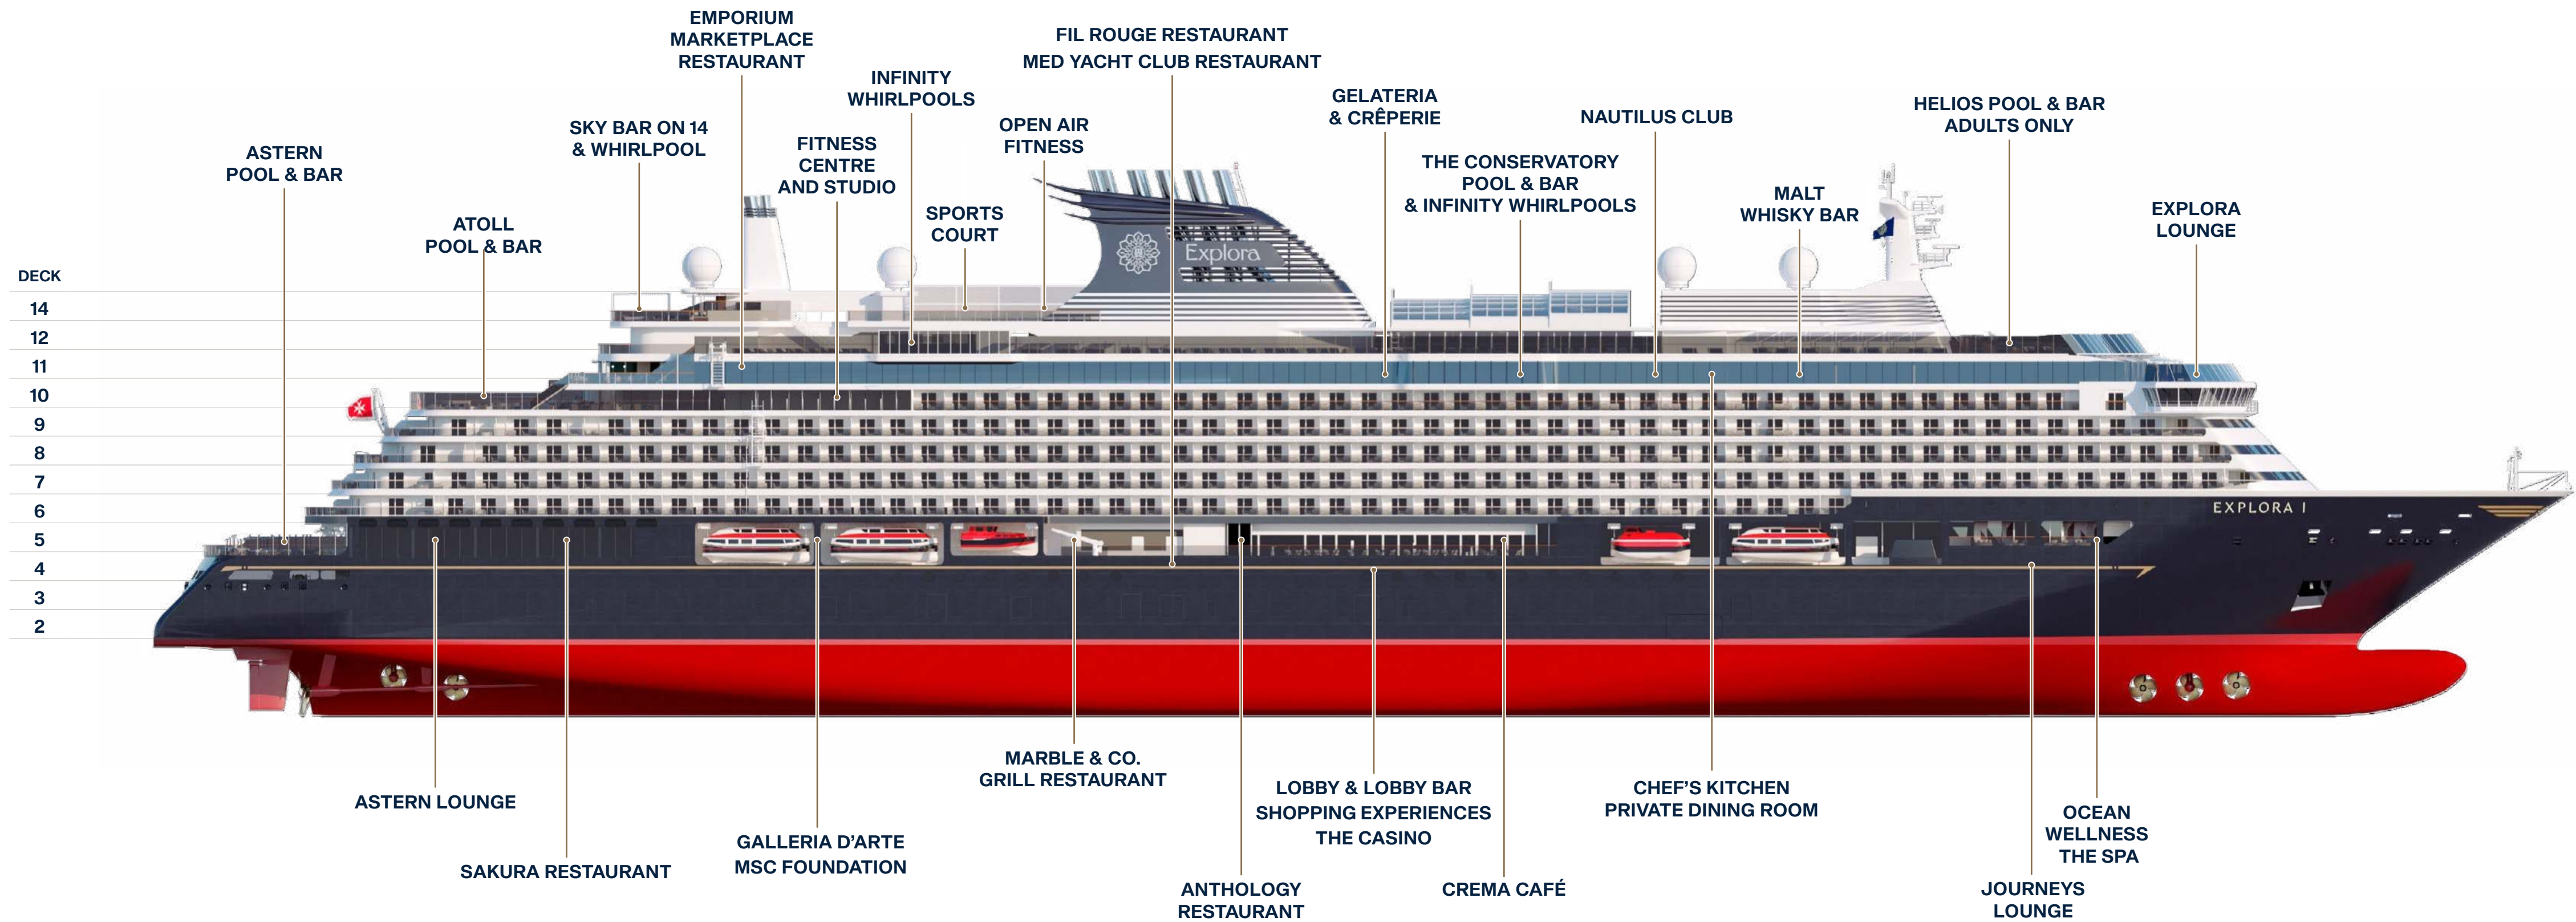

EXPLORA I - EXPLORA II SHIP OVERVIEW

DECK	DECK	DECK	DECK	DECK	DECK	DECK							
4	Fil Rouge Restaurant	4	The Casino	5	Marble & Co. Grill Restaurant	5	Ocean Wellness - The Spa	11	The Conservatory Pool & Bar	11	Chef's Kitchen	14	Sky Bar on 14 & whirlpool
4	Med Yacht Club Restaurant	4	Journeys Lounge	5	Galleria d'Arte	10	Ocean Wellness - Fitness Centre	11	Gelateria & Crêperie	11	Nautilus Club	14	Sports Court
4	Shopping Experiences	5	Astern Pool & Bar	5	MSC Foundation	10	Ocean Wellness - Fitness Studio	11	Infinity whirlpools	12	Helios Pool & Bar adults only	14	Ocean Wellness - Open Air Fitness
4	Lobby	5	Sakura Restaurant	5	Anthology Restaurant	10	Atoll Pool & Bar	11	Malt Whisky Bar	12	Running track		
4	Lobby Bar	5	Astern Lounge	5	Crema Café	11	Emporium Marketplace Restaurant	11	Explora Lounge	12	Infinity whirlpools		

EXPLORA I - EXPLORA II SUITE DECK PLANS

DECK 6

DECK 7

DECK 8

DECK 9

DECK 10

- OR OWNER'S RESIDENCE
- CR COCOON RESIDENCE
- SR SERENITY RESIDENCE
- RR RETREAT RESIDENCE
- CO COVE RESIDENCE
- GP GRAND PENTHOUSE
- PP PREMIER PENTHOUSE
- DP DELUXE PENTHOUSE
- PH PENTHOUSE
- GT OCEAN GRAND TERRACE SUITE
- OT4 OCEAN TERRACE SUITE
- OT3 OCEAN TERRACE SUITE
- OT2 OCEAN TERRACE SUITE
- OT1 OCEAN TERRACE SUITE
- W PRIVATE WHIRLPOOL
- T TWIN BEDS
- S DOUBLE SOFA BED
- L GUEST LAUNDRY
- A ACCESSIBLE SUITES
- B BATH
- LIFT LIFT
- C CONNECTING SUITES

EXPLORA I - EXPLORA II PUBLIC SPACES DECK PLANS

DECK 3

DECK 4

DECK 5

DECK 11

DECK 12

DECK 14

-  STAIRCASE
-  LIFT