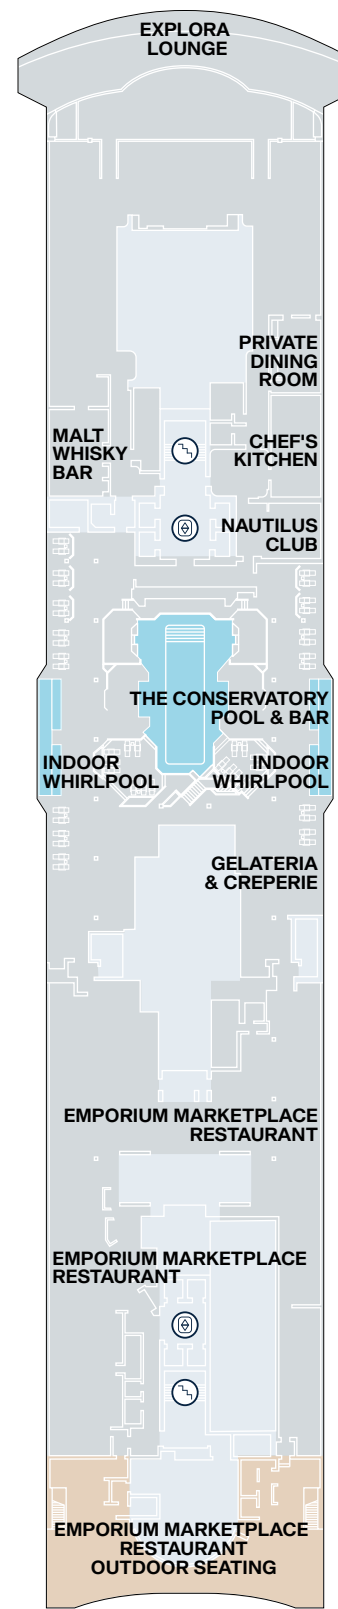

EXPLORA I - EXPLORA II SHIP OVERVIEW

DECK	DECK	DECK	DECK	DECK	DECK	DECK							
4	Fil Rouge Restaurant	4	The Casino	5	Marble & Co. Grill Restaurant	5	Ocean Wellness - The Spa	11	The Conservatory Pool & Bar	11	Chef's Kitchen	14	Sky Bar on 14 & whirlpool
4	Med Yacht Club Restaurant	4	Journeys Lounge	5	Galleria d'Arte	10	Ocean Wellness - Fitness Centre	11	Gelateria & Crêperie	11	Nautilus Club	14	Sports Court
4	Shopping Experiences	5	Astern Pool & Bar	5	MSC Foundation	10	Ocean Wellness - Fitness Studio	11	Infinity whirlpools	12	Helios Pool & Bar adults only	14	Ocean Wellness - Open Air Fitness
4	Lobby	5	Sakura Restaurant	5	Anthology Restaurant	10	Atoll Pool & Bar	11	Malt Whisky Bar	12	Running track		
4	Lobby Bar	5	Astern Lounge	5	Crema Café	11	Emporium Marketplace Restaurant	11	Explora Lounge	12	Infinity whirlpools		

EXPLORA I - EXPLORA II SUITE DECK PLANS

DECK 6

DECK 7

DECK 8

DECK 9

DECK 10

- OR OWNER'S RESIDENCE
- CR COCOON RESIDENCE
- SR SERENITY RESIDENCE
- RR RETREAT RESIDENCE
- CO COVE RESIDENCE
- GP GRAND PENTHOUSE
- PP PREMIER PENTHOUSE
- DP DELUXE PENTHOUSE
- PH PENTHOUSE
- GT OCEAN GRAND TERRACE SUITE
- OT4 OCEAN TERRACE SUITE
- OT3 OCEAN TERRACE SUITE
- OT2 OCEAN TERRACE SUITE
- OT1 OCEAN TERRACE SUITE
- W PRIVATE WHIRLPOOL
- T TWIN BEDS
- S DOUBLE SOFA BED
- L GUEST LAUNDRY
- A ACCESSIBLE SUITES
- B BATH
- LIFT LIFT
- C CONNECTING SUITES

EXPLORA I - EXPLORA II PUBLIC SPACES DECK PLANS

DECK 3

DECK 4

DECK 5

DECK 11

DECK 12

DECK 14

-  STAIRCASE
-  LIFT