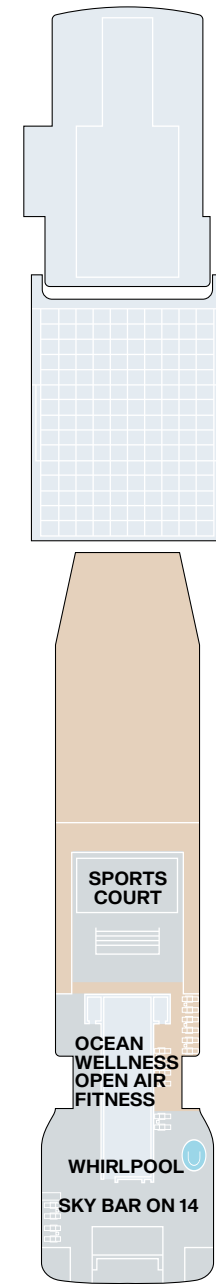

EXPLORA I - EXPLORA II SHIP OVERVIEW

DECK	DECK	DECK	DECK	DECK	DECK	DECK							
4	Fil Rouge Restaurant	4	The Casino	5	Marble & Co. Grill Restaurant	5	Ocean Wellness - The Spa	11	The Conservatory Pool & Bar	11	Chef's Kitchen	14	Sky Bar on 14 & whirlpool
4	Med Yacht Club Restaurant	4	Journeys Lounge	5	Galleria d'Arte	10	Ocean Wellness - Fitness Centre	11	Gelateria & Crêperie	11	Nautilus Club	14	Sports Court
4	Shopping Experiences	5	Astern Pool & Bar	5	MSC Foundation	10	Ocean Wellness - Fitness Studio	11	Infinity whirlpools	12	Helios Pool & Bar adults only	14	Ocean Wellness - Open Air Fitness
4	Lobby	5	Sakura Restaurant	5	Anthology Restaurant	10	Atoll Pool & Bar	11	Malt Whisky Bar	12	Running track		
4	Lobby Bar	5	Astern Lounge	5	Crema Café	11	Emporium Marketplace Restaurant	11	Explora Lounge	12	Infinity whirlpools		

EXPLORA I - EXPLORA II SUITE DECK PLANS

DECK 6

DECK 7

DECK 8

DECK 9

DECK 10

- OR OWNER'S RESIDENCE
- CR COCOON RESIDENCE
- SR SERENITY RESIDENCE
- RR RETREAT RESIDENCE
- CO COVE RESIDENCE
- GP GRAND PENTHOUSE
- PP PREMIER PENTHOUSE
- DP DELUXE PENTHOUSE
- PH PENTHOUSE
- GT OCEAN GRAND TERRACE SUITE
- OT4 OCEAN TERRACE SUITE
- OT3 OCEAN TERRACE SUITE
- OT2 OCEAN TERRACE SUITE
- OT1 OCEAN TERRACE SUITE
- W PRIVATE WHIRLPOOL
- T TWIN BEDS
- S DOUBLE SOFA BED
- L GUEST LAUNDRY
- A ACCESSIBLE SUITES
- B BATH
- LIFT LIFT
- C CONNECTING SUITES

EXPLORA I - EXPLORA II PUBLIC SPACES DECK PLANS

DECK 3

DECK 4

DECK 5

DECK 11

DECK 12

DECK 14

-  STAIRCASE
-  LIFT