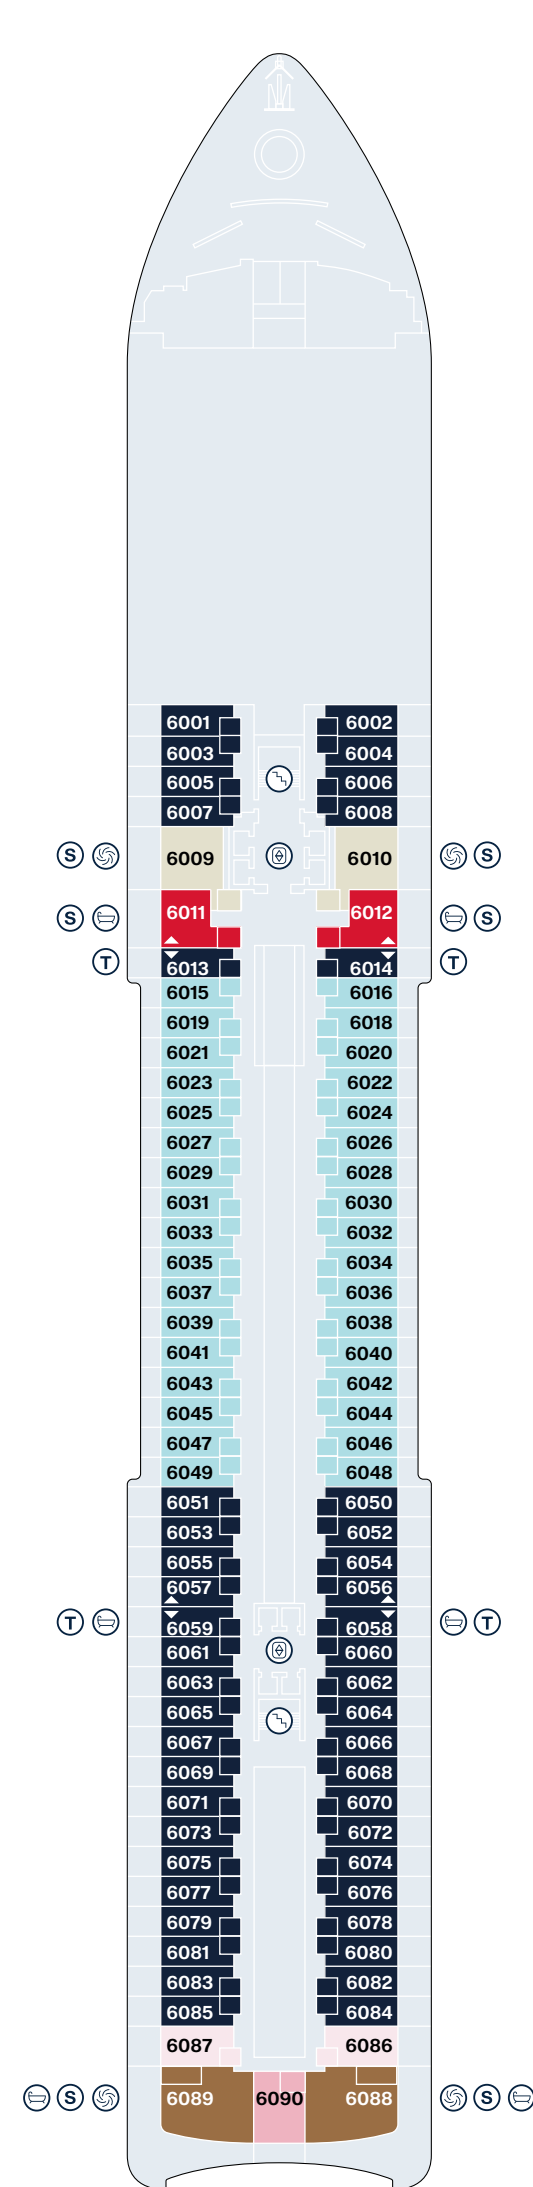

EXPLORA I - EXPLORA II SHIP OVERVIEW

DECK	DECK	DECK	DECK	DECK	DECK	DECK							
4	Fil Rouge Restaurant	4	The Casino	5	Marble & Co. Grill Restaurant	5	Ocean Wellness - The Spa	11	The Conservatory Pool & Bar	11	Chef's Kitchen	14	Sky Bar on 14 & whirlpool
4	Med Yacht Club Restaurant	4	Journeys Lounge	5	Galleria d'Arte	10	Ocean Wellness - Fitness Centre	11	Gelateria & Crêperie	11	Nautilus Club	14	Sports Court
4	Shopping Experiences	5	Astern Pool & Bar	5	MSC Foundation	10	Ocean Wellness - Fitness Studio	11	Infinity whirlpools	12	Helios Pool & Bar adults only	14	Ocean Wellness - Open Air Fitness
4	Lobby	5	Sakura Restaurant	5	Anthology Restaurant	10	Atoll Pool & Bar	11	Malt Whisky Bar	12	Running track		
4	Lobby Bar	5	Astern Lounge	5	Crema Café	11	Emporium Marketplace Restaurant	11	Explora Lounge	12	Infinity whirlpools		

EXPLORA I - EXPLORA II SUITE DECK PLANS

DECK 6

DECK 7

DECK 8

DECK 9

DECK 10

- OR OWNER'S RESIDENCE
- CR COCOON RESIDENCE
- SR SERENITY RESIDENCE
- RR RETREAT RESIDENCE
- CO COVE RESIDENCE
- GP GRAND PENTHOUSE
- PP PREMIER PENTHOUSE
- DP DELUXE PENTHOUSE
- PH PENTHOUSE
- GT OCEAN GRAND TERRACE SUITE
- OT4 OCEAN TERRACE SUITE
- OT3 OCEAN TERRACE SUITE
- OT2 OCEAN TERRACE SUITE
- OT1 OCEAN TERRACE SUITE
- W PRIVATE WHIRLPOOL
- T TWIN BEDS
- S DOUBLE SOFA BED
- L GUEST LAUNDRY
- A ACCESSIBLE SUITES
- B BATH
- LIFT LIFT
- C CONNECTING SUITES

EXPLORA I - EXPLORA II PUBLIC SPACES DECK PLANS

DECK 3

DECK 4

DECK 5

DECK 11

DECK 12

DECK 14

-  STAIRCASE
-  LIFT