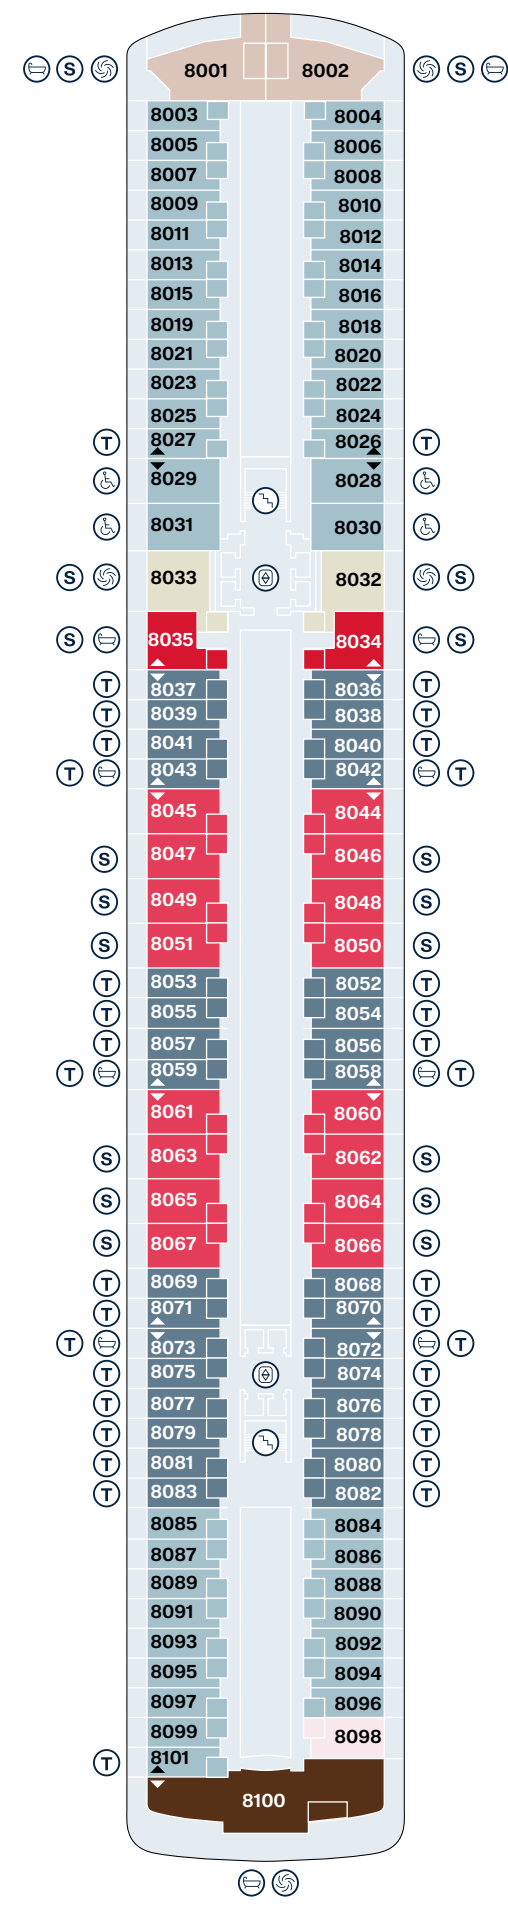

EXPLORA I - EXPLORA II SHIP OVERVIEW

DECK	DECK	DECK	DECK	DECK	DECK	DECK							
4	Fil Rouge Restaurant	4	The Casino	5	Marble & Co. Grill Restaurant	5	Ocean Wellness - The Spa	11	The Conservatory Pool & Bar	11	Chef's Kitchen	14	Sky Bar on 14 & whirlpool
4	Med Yacht Club Restaurant	4	Journeys Lounge	5	Galleria d'Arte	10	Ocean Wellness - Fitness Centre	11	Gelateria & Crêperie	11	Nautilus Club	14	Sports Court
4	Shopping Experiences	5	Astern Pool & Bar	5	MSC Foundation	10	Ocean Wellness - Fitness Studio	11	Infinity whirlpools	12	Helios Pool & Bar adults only	14	Ocean Wellness - Open Air Fitness
4	Lobby	5	Sakura Restaurant	5	Anthology Restaurant	10	Atoll Pool & Bar	11	Malt Whisky Bar	12	Running track		
4	Lobby Bar	5	Astern Lounge	5	Crema Café	11	Emporium Marketplace Restaurant	11	Explora Lounge	12	Infinity whirlpools		

EXPLORA I - EXPLORA II SUITE DECK PLANS

DECK 6

DECK 7

DECK 8

DECK 9

DECK 10

- OR OWNER'S RESIDENCE
- CR COCOON RESIDENCE
- SR SERENITY RESIDENCE
- RR RETREAT RESIDENCE
- CO COVE RESIDENCE
- GP GRAND PENTHOUSE
- PP PREMIER PENTHOUSE
- DP DELUXE PENTHOUSE
- PH PENTHOUSE
- GT OCEAN GRAND TERRACE SUITE
- OT4 OCEAN TERRACE SUITE
- OT3 OCEAN TERRACE SUITE
- OT2 OCEAN TERRACE SUITE
- OT1 OCEAN TERRACE SUITE
- W PRIVATE WHIRLPOOL
- T TWIN BEDS
- S DOUBLE SOFA BED
- L GUEST LAUNDRY
- A ACCESSIBLE SUITES
- B BATH
- LIFT LIFT
- C CONNECTING SUITES

EXPLORA I - EXPLORA II PUBLIC SPACES DECK PLANS

DECK 3

DECK 4

DECK 5

DECK 11

DECK 12

DECK 14

-  STAIRCASE
-  LIFT