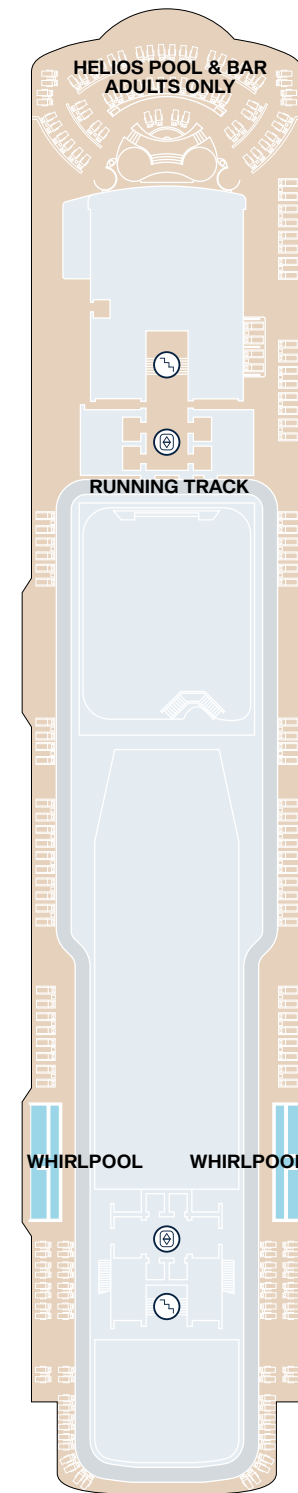

EXPLORA I - EXPLORA II SHIP OVERVIEW

DECK	DECK	DECK	DECK	DECK	DECK	DECK							
4	Fil Rouge Restaurant	4	The Casino	5	Marble & Co. Grill Restaurant	5	Ocean Wellness - The Spa	11	The Conservatory Pool & Bar	11	Chef's Kitchen	14	Sky Bar on 14 & whirlpool
4	Med Yacht Club Restaurant	4	Journeys Lounge	5	Galleria d'Arte	10	Ocean Wellness - Fitness Centre	11	Gelateria & Crêperie	11	Nautilus Club	14	Sports Court
4	Shopping Experiences	5	Astern Pool & Bar	5	MSC Foundation	10	Ocean Wellness - Fitness Studio	11	Infinity whirlpools	12	Helios Pool & Bar adults only	14	Ocean Wellness - Open Air Fitness
4	Lobby	5	Sakura Restaurant	5	Anthology Restaurant	10	Atoll Pool & Bar	11	Malt Whisky Bar	12	Running track		
4	Lobby Bar	5	Astern Lounge	5	Crema Café	11	Emporium Marketplace Restaurant	11	Explora Lounge	12	Infinity whirlpools		

EXPLORA I - EXPLORA II SUITE DECK PLANS

DECK 6

DECK 7

DECK 8

DECK 9

DECK 10

- OR OWNER'S RESIDENCE
- CR COCOON RESIDENCE
- SR SERENITY RESIDENCE
- RR RETREAT RESIDENCE
- CO COVE RESIDENCE
- GP GRAND PENTHOUSE
- PP PREMIER PENTHOUSE
- DP DELUXE PENTHOUSE
- PH PENTHOUSE
- GT OCEAN GRAND TERRACE SUITE
- OT4 OCEAN TERRACE SUITE
- OT3 OCEAN TERRACE SUITE
- OT2 OCEAN TERRACE SUITE
- OT1 OCEAN TERRACE SUITE
- W PRIVATE WHIRLPOOL
- T TWIN BEDS
- S DOUBLE SOFA BED
- L GUEST LAUNDRY
- A ACCESSIBLE SUITES
- B BATH
- LIFT LIFT
- C CONNECTING SUITES

EXPLORA I - EXPLORA II PUBLIC SPACES DECK PLANS

DECK 3

DECK 4

DECK 5

DECK 11

DECK 12

DECK 14

-  STAIRCASE
-  LIFT